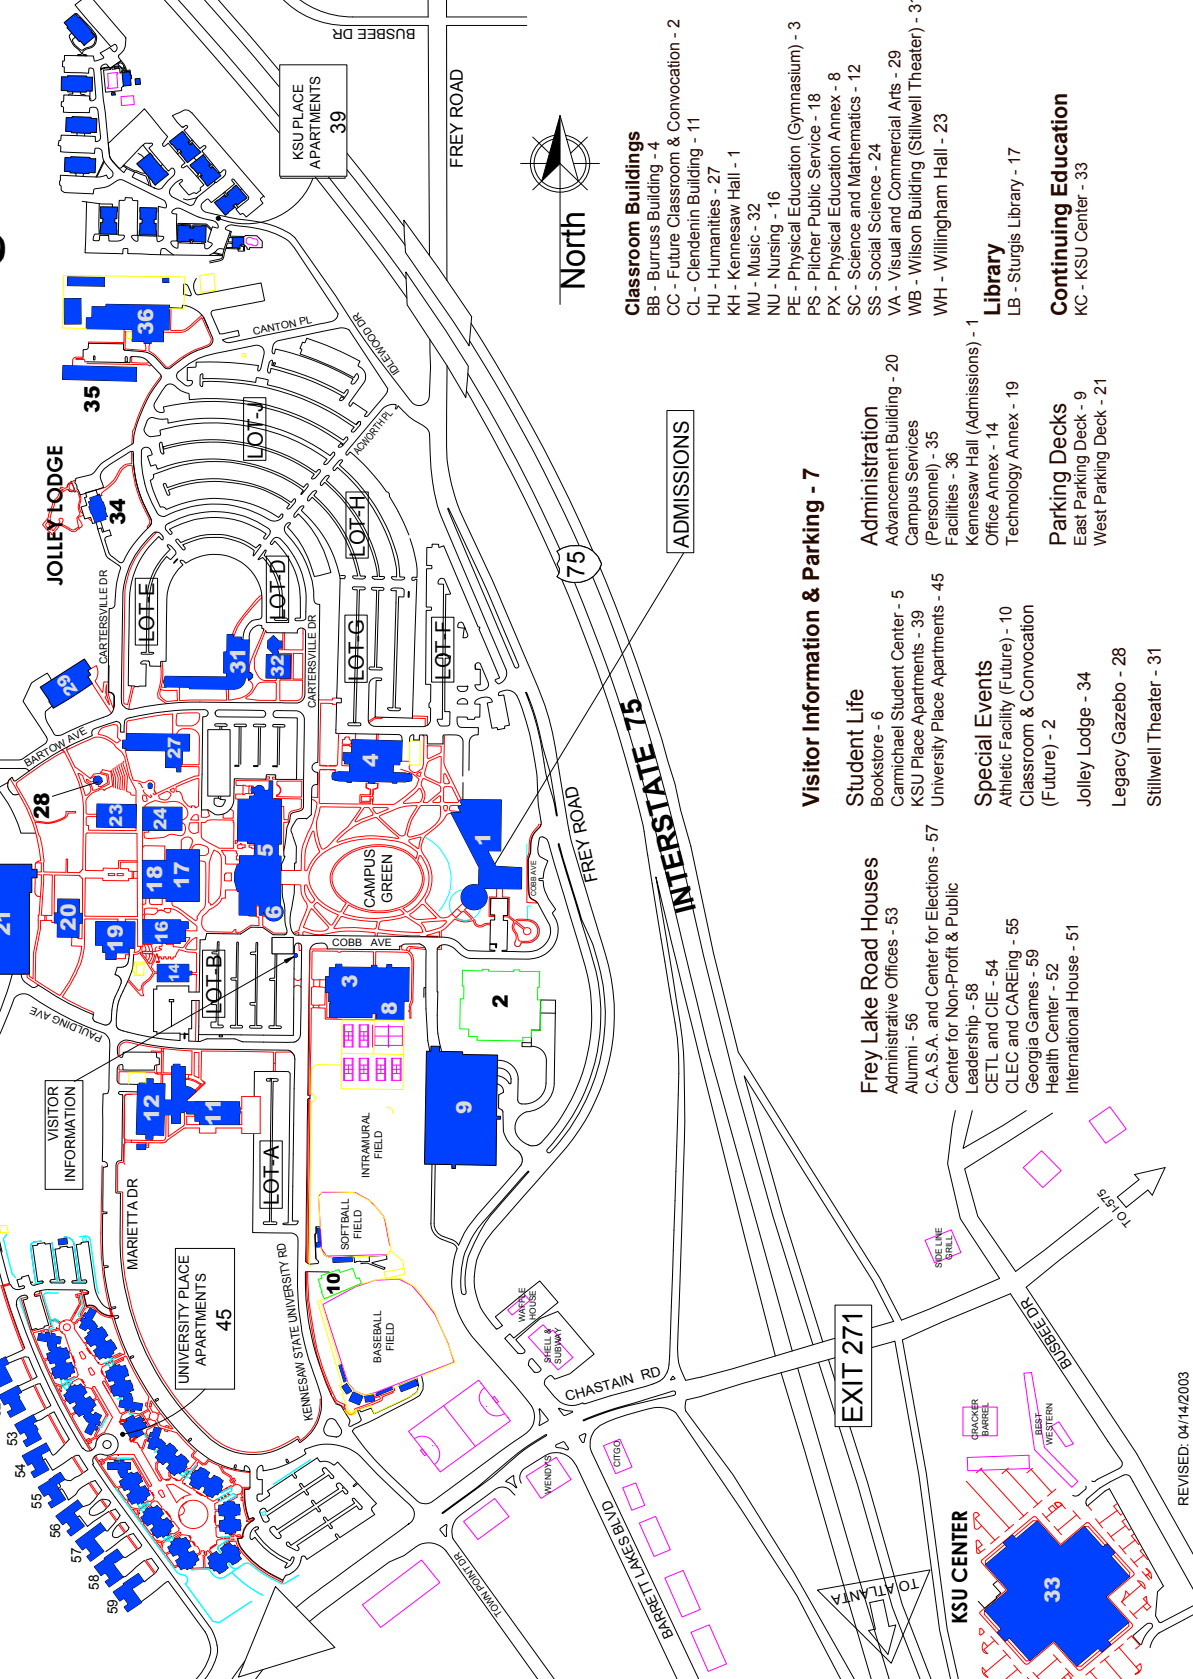

1000 CHASTAIN ROAD
 KENNESAW, GA 30144
 770-423-6000
 www.kennesaw.edu

- Classroom Buildings**
 BB - Burruss Building - 4
 CC - Future Classroom & Convocation - 2
 CL - Clendenin Building - 11
 HU - Humanities - 27
 KH - Kennesaw Hall - 1
 MU - Music - 32
 NU - Nursing - 16
 PE - Physical Education (Gymnasium) - 3
 PS - Plicher Public Service - 18
 PX - Physical Education Annex - 8
 SS - Social Science - 24
 VA - Visual and Commercial Arts - 29
 WB - Wilson Building (Stillwell Theater) - 31
 WH - Willingham Hall - 23
- Library**
 LB - Sturgis Library - 17
- Continuing Education**
 KC - KSU Center - 33

Visitor Information & Parking - 7

- Administration**
 Advancement Building - 20
 Campus Services (Personnel) - 35
 Facilities - 36
 Kennesaw Hall (Admissions) - 1
 Office Annex - 14
 Technology Annex - 19
- Parking Decks**
 East Parking Deck - 9
 West Parking Deck - 21
- Student Life**
 Bookstore - 6
 Carmichael Student Center - 5
 KSU Place Apartments - 45
 University Place Apartments - 45
- Special Events**
 Athletic Facility (Future) - 10
 Classroom & Convocation (Future) - 2
 Jolley Lodge - 34
 Legacy Gazebo - 28
 Stillwell Theater - 31
- Frey Lake Road Houses**
 Administrative Offices - 53
 Alumni - 56
 C.A.S.A. and Center for Elections - 57
 Center for Non-Profit & Public Leadership - 58
 CETL and CIE - 54
 CLEC and CAREing - 55
 Georgia Games - 59
 Health Center - 52
 International House - 51