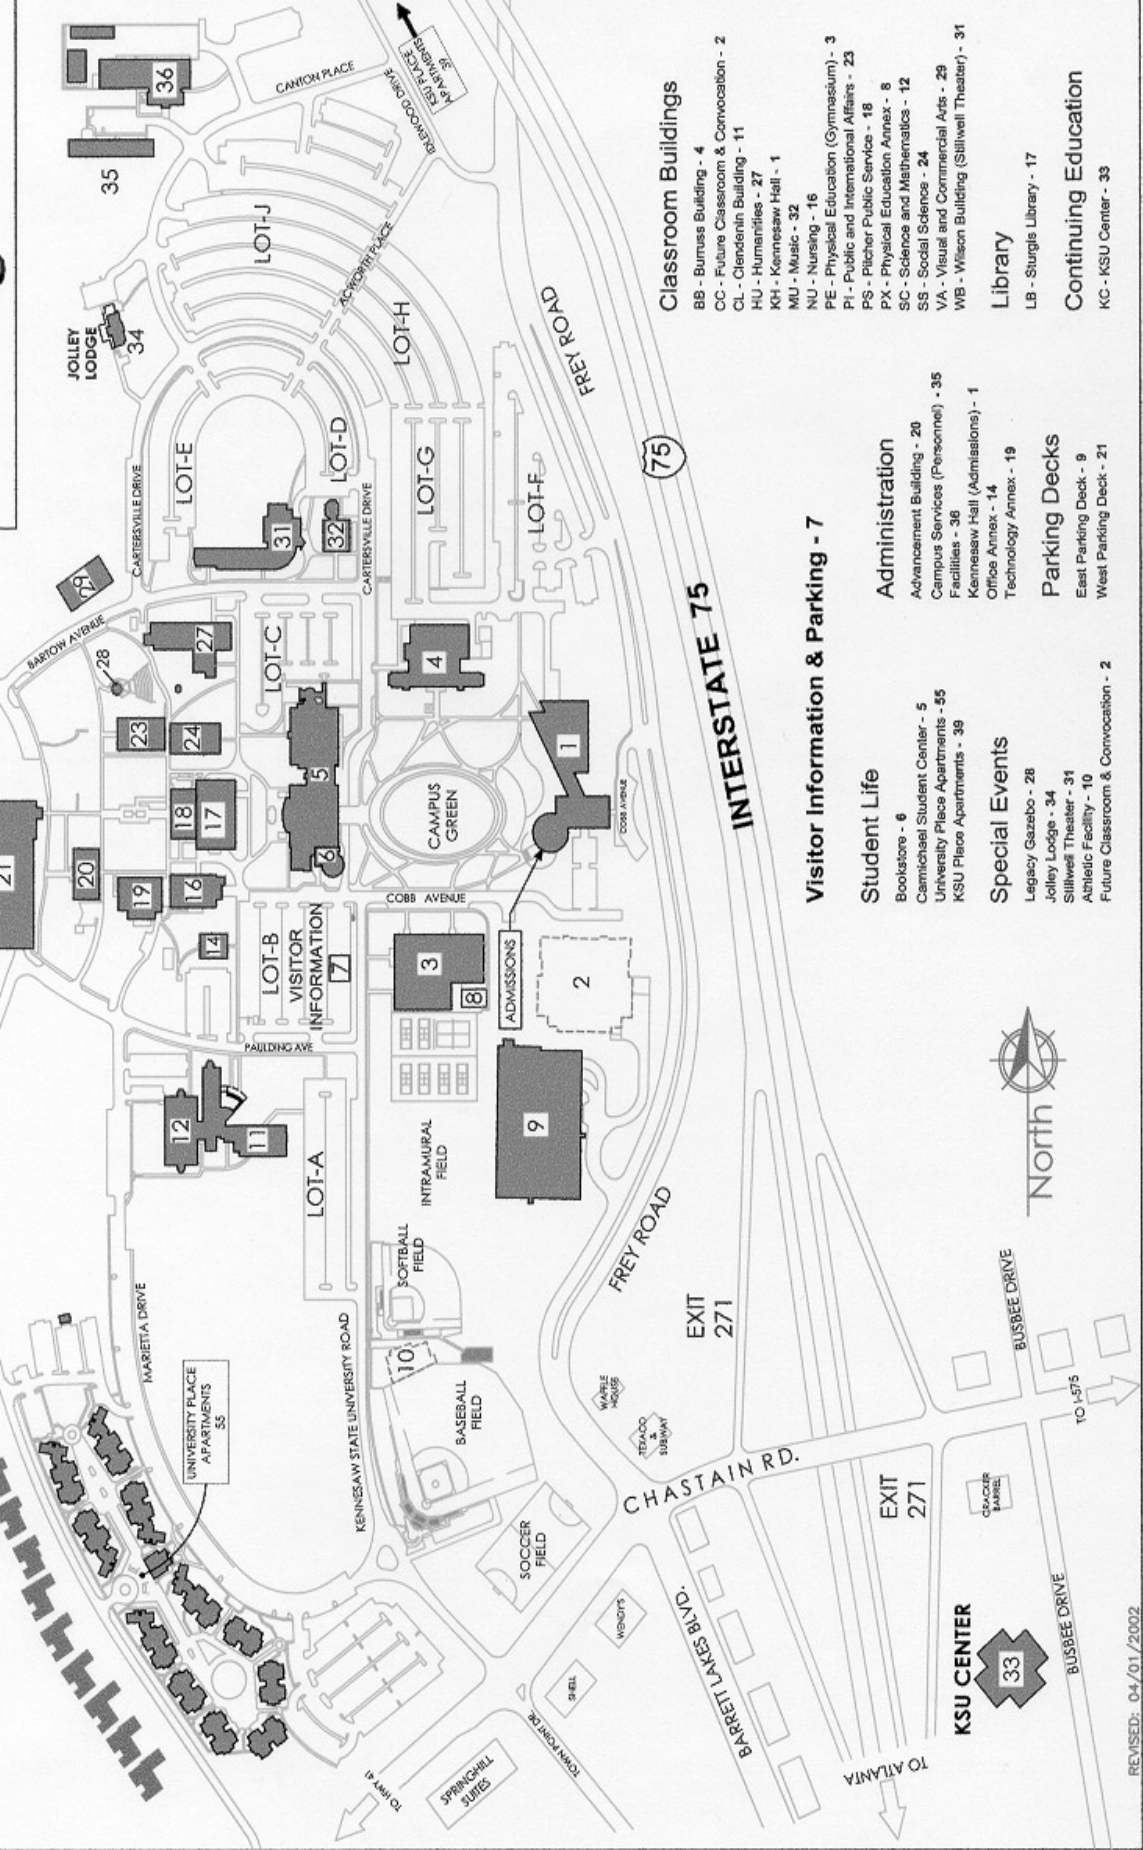

1000 CHASTAIN ROAD  
 KENNESAW, GA 30144  
 770-423-6000  
 www.kennesaw.edu

**Classroom Buildings**

- BB - Burns Building - 4
- CC - Future Classroom & Convocation - 2
- CL - Clendenin Building - 11
- HU - Humanities - 27
- KH - Kennesaw Hall - 1
- MU - Music - 32
- NU - Nursing - 16
- PE - Physical Education (Gymnasium) - 3
- PI - Public and International Affairs - 23
- PS - Picher Public Service - 18
- PX - Physical Education Annex - 8
- SC - Science and Mathematics - 12
- SS - Social Science - 24
- VA - Visual and Commercial Arts - 29
- WB - Wilson Building (Stillwell Theater) - 31

**Library**

- LB - Sturgis Library - 17

**Continuing Education**

- KC - KSU Center - 33

**Visitor Information & Parking - 7**

- Student Life**
  - Bookstore - 6
  - Cammiel Student Center - 5
  - University Place Apartments - 55
  - KSU Placer Apartments - 39
- Administration**
  - Advancement Building - 20
  - Campus Services (Personnel) - 35
  - Facilities - 36
  - Kennesaw Hall (Admissions) - 1
  - Office Annex - 14
  - Technology Annex - 19
- Parking Decks**
  - East Parking Deck - 9
  - West Parking Deck - 21
- Special Events**
  - Legacy Gazebo - 28
  - Jolley Lodge - 34
  - Stillwell Theater - 31
  - Athletic Facility - 10
  - Future Classroom & Convocation - 2