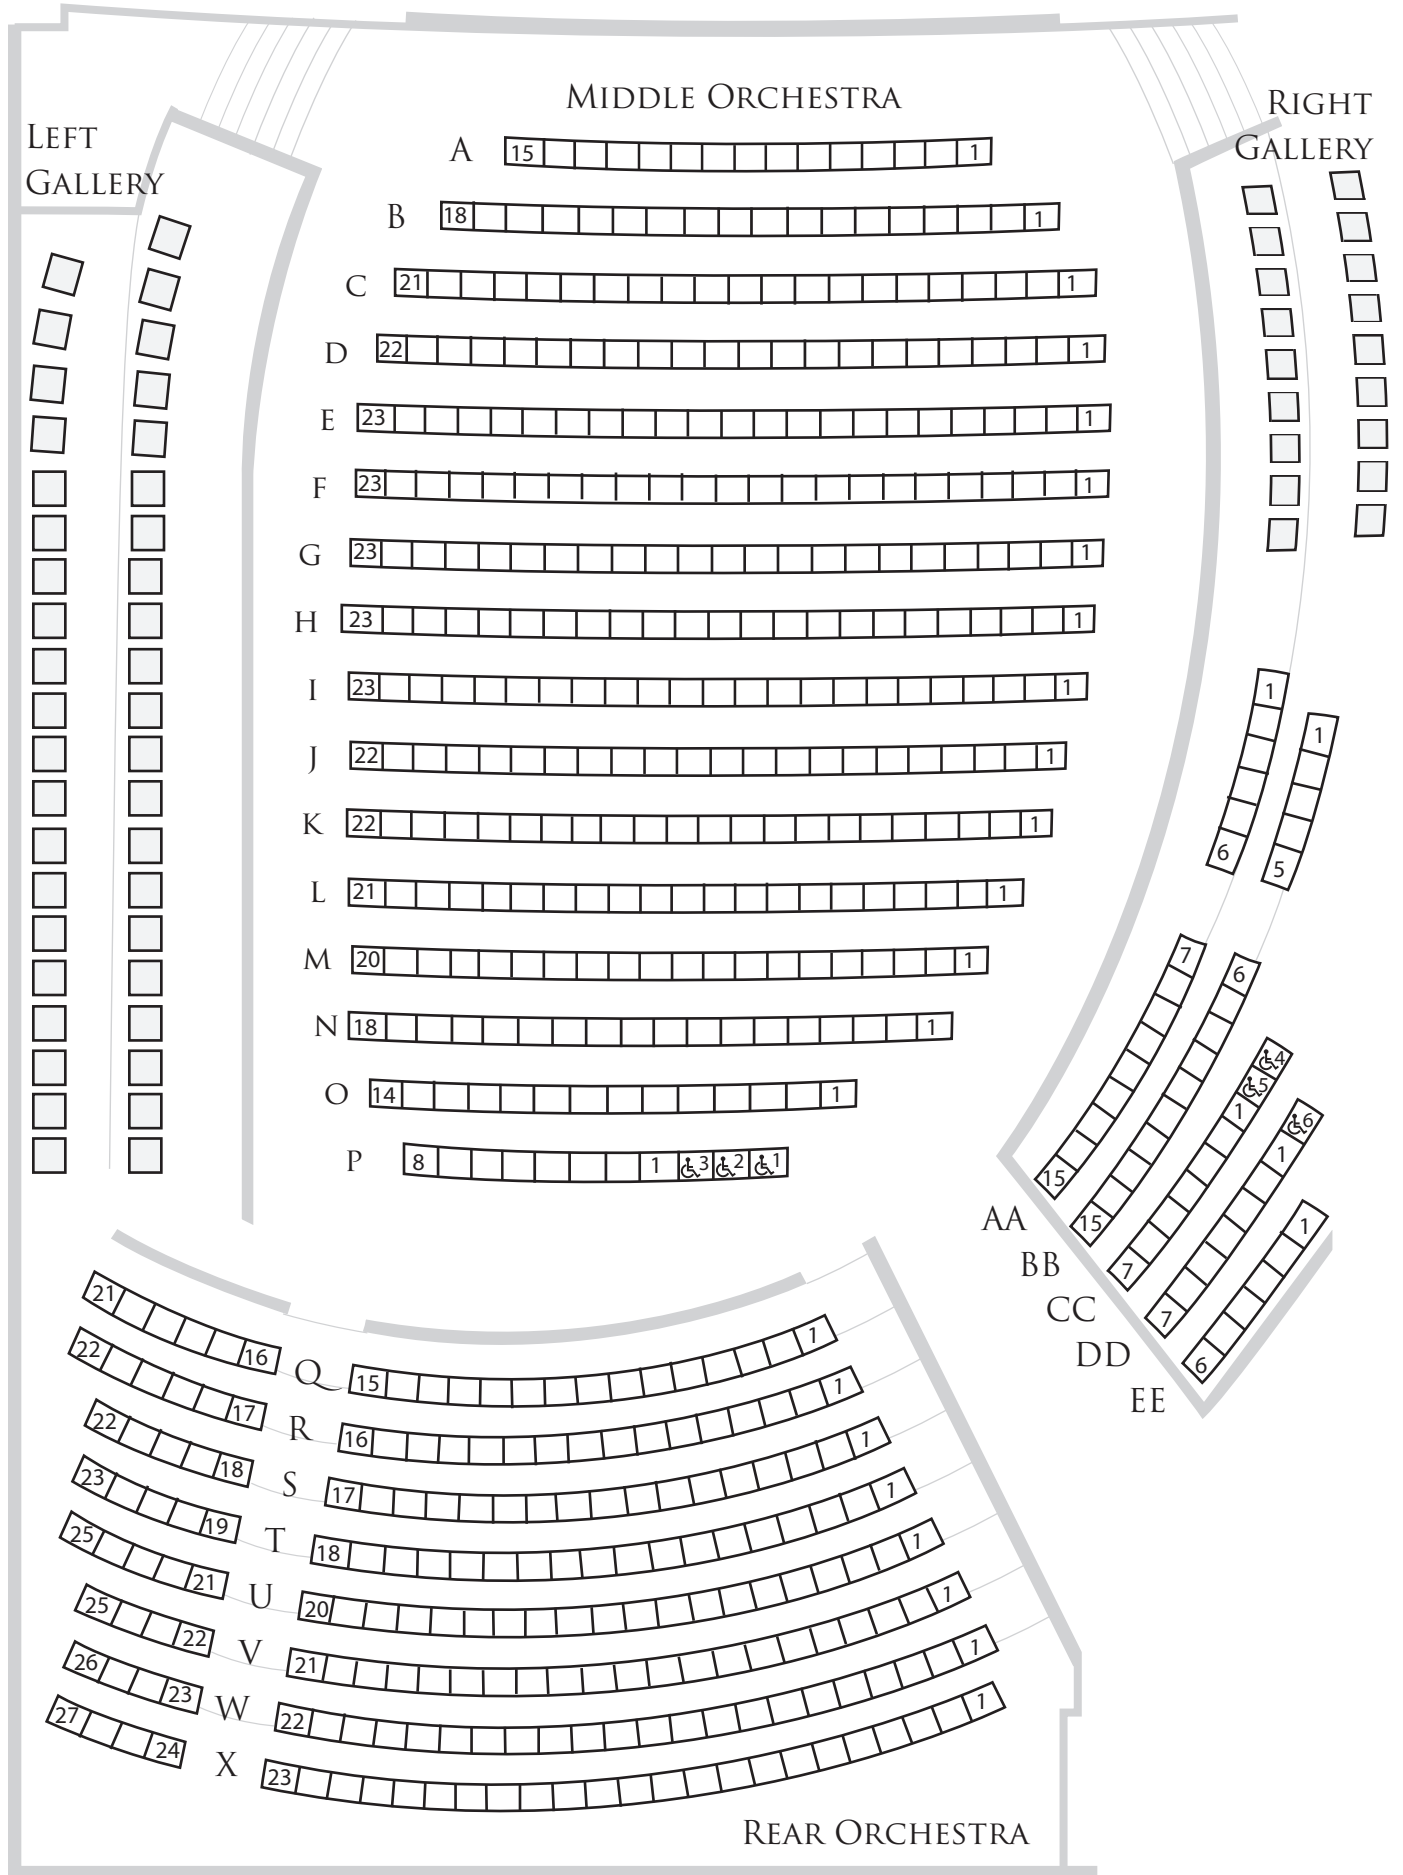

STAGE

THE BAILEY CENTER PERFORMANCE HALL SEATING CHART