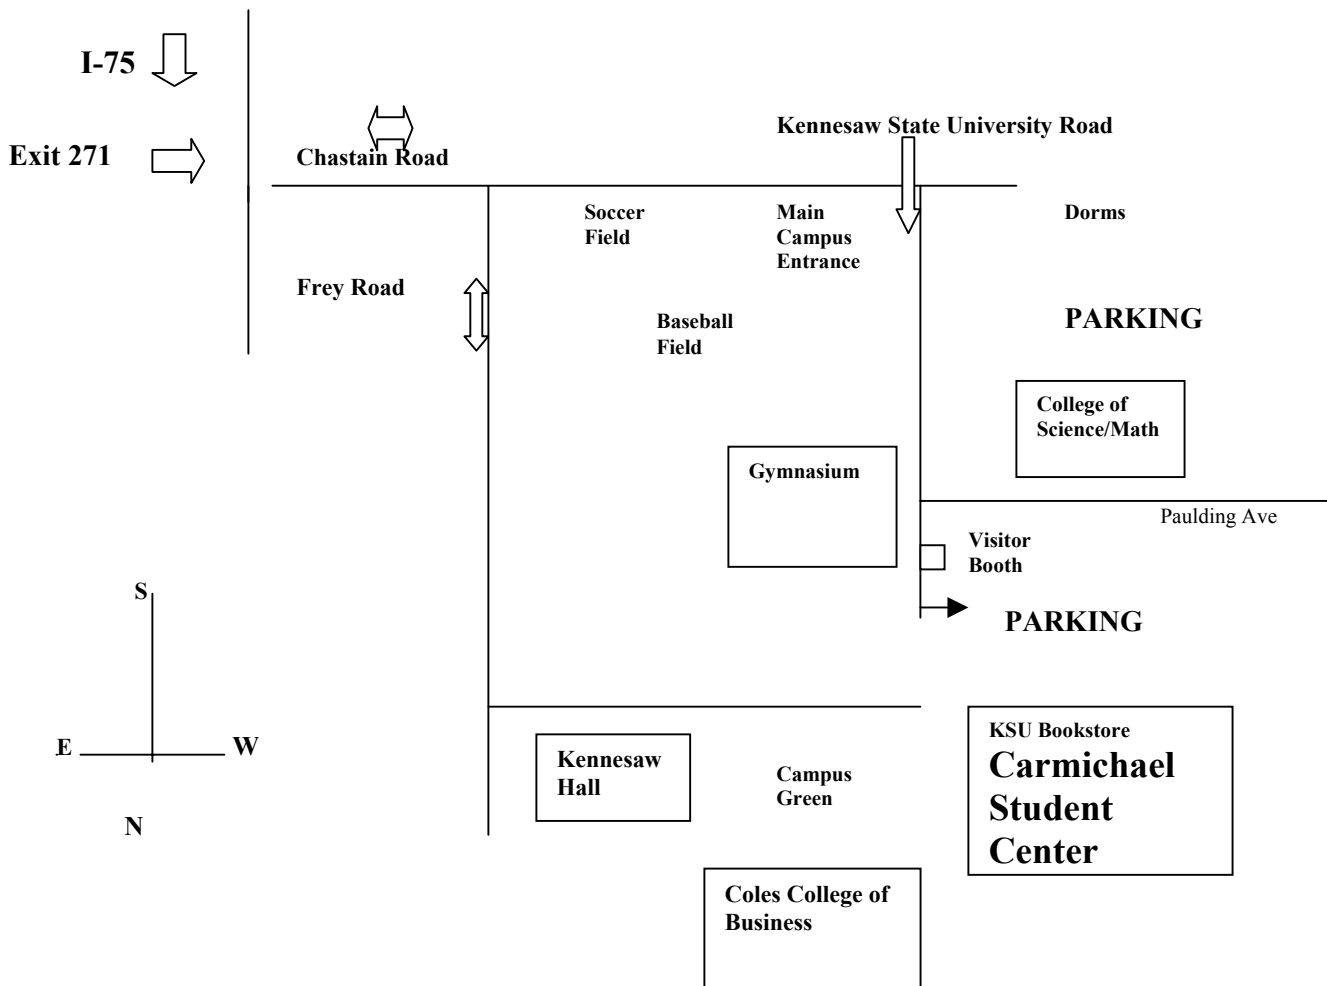

## Directions to KSU Carmichael Student Center

- Take I-75 North (South) to Exit 271, Chastain Road.
- Turn left (right) off exit (cross over I-75)
- Go through first major intersection (Chastain Rd/Frey Road)
- Take next right-hand turn into main campus entrance (Kennesaw State University Road). This turn is immediately after you pass the soccer field
- Continue on this road, past the athletic fields on the right and the College of Science and Mathematics on the left. Continue past the Visitors/Guard booth.
- You'll enter the parking lot at the point where this road ends (take a left-hand turn into parking).
- The Carmichael Student Center is adjacent to the parking lot.

**The University Rooms are on the First Floor of the Carmichael Student Center, toward the North end of building.**