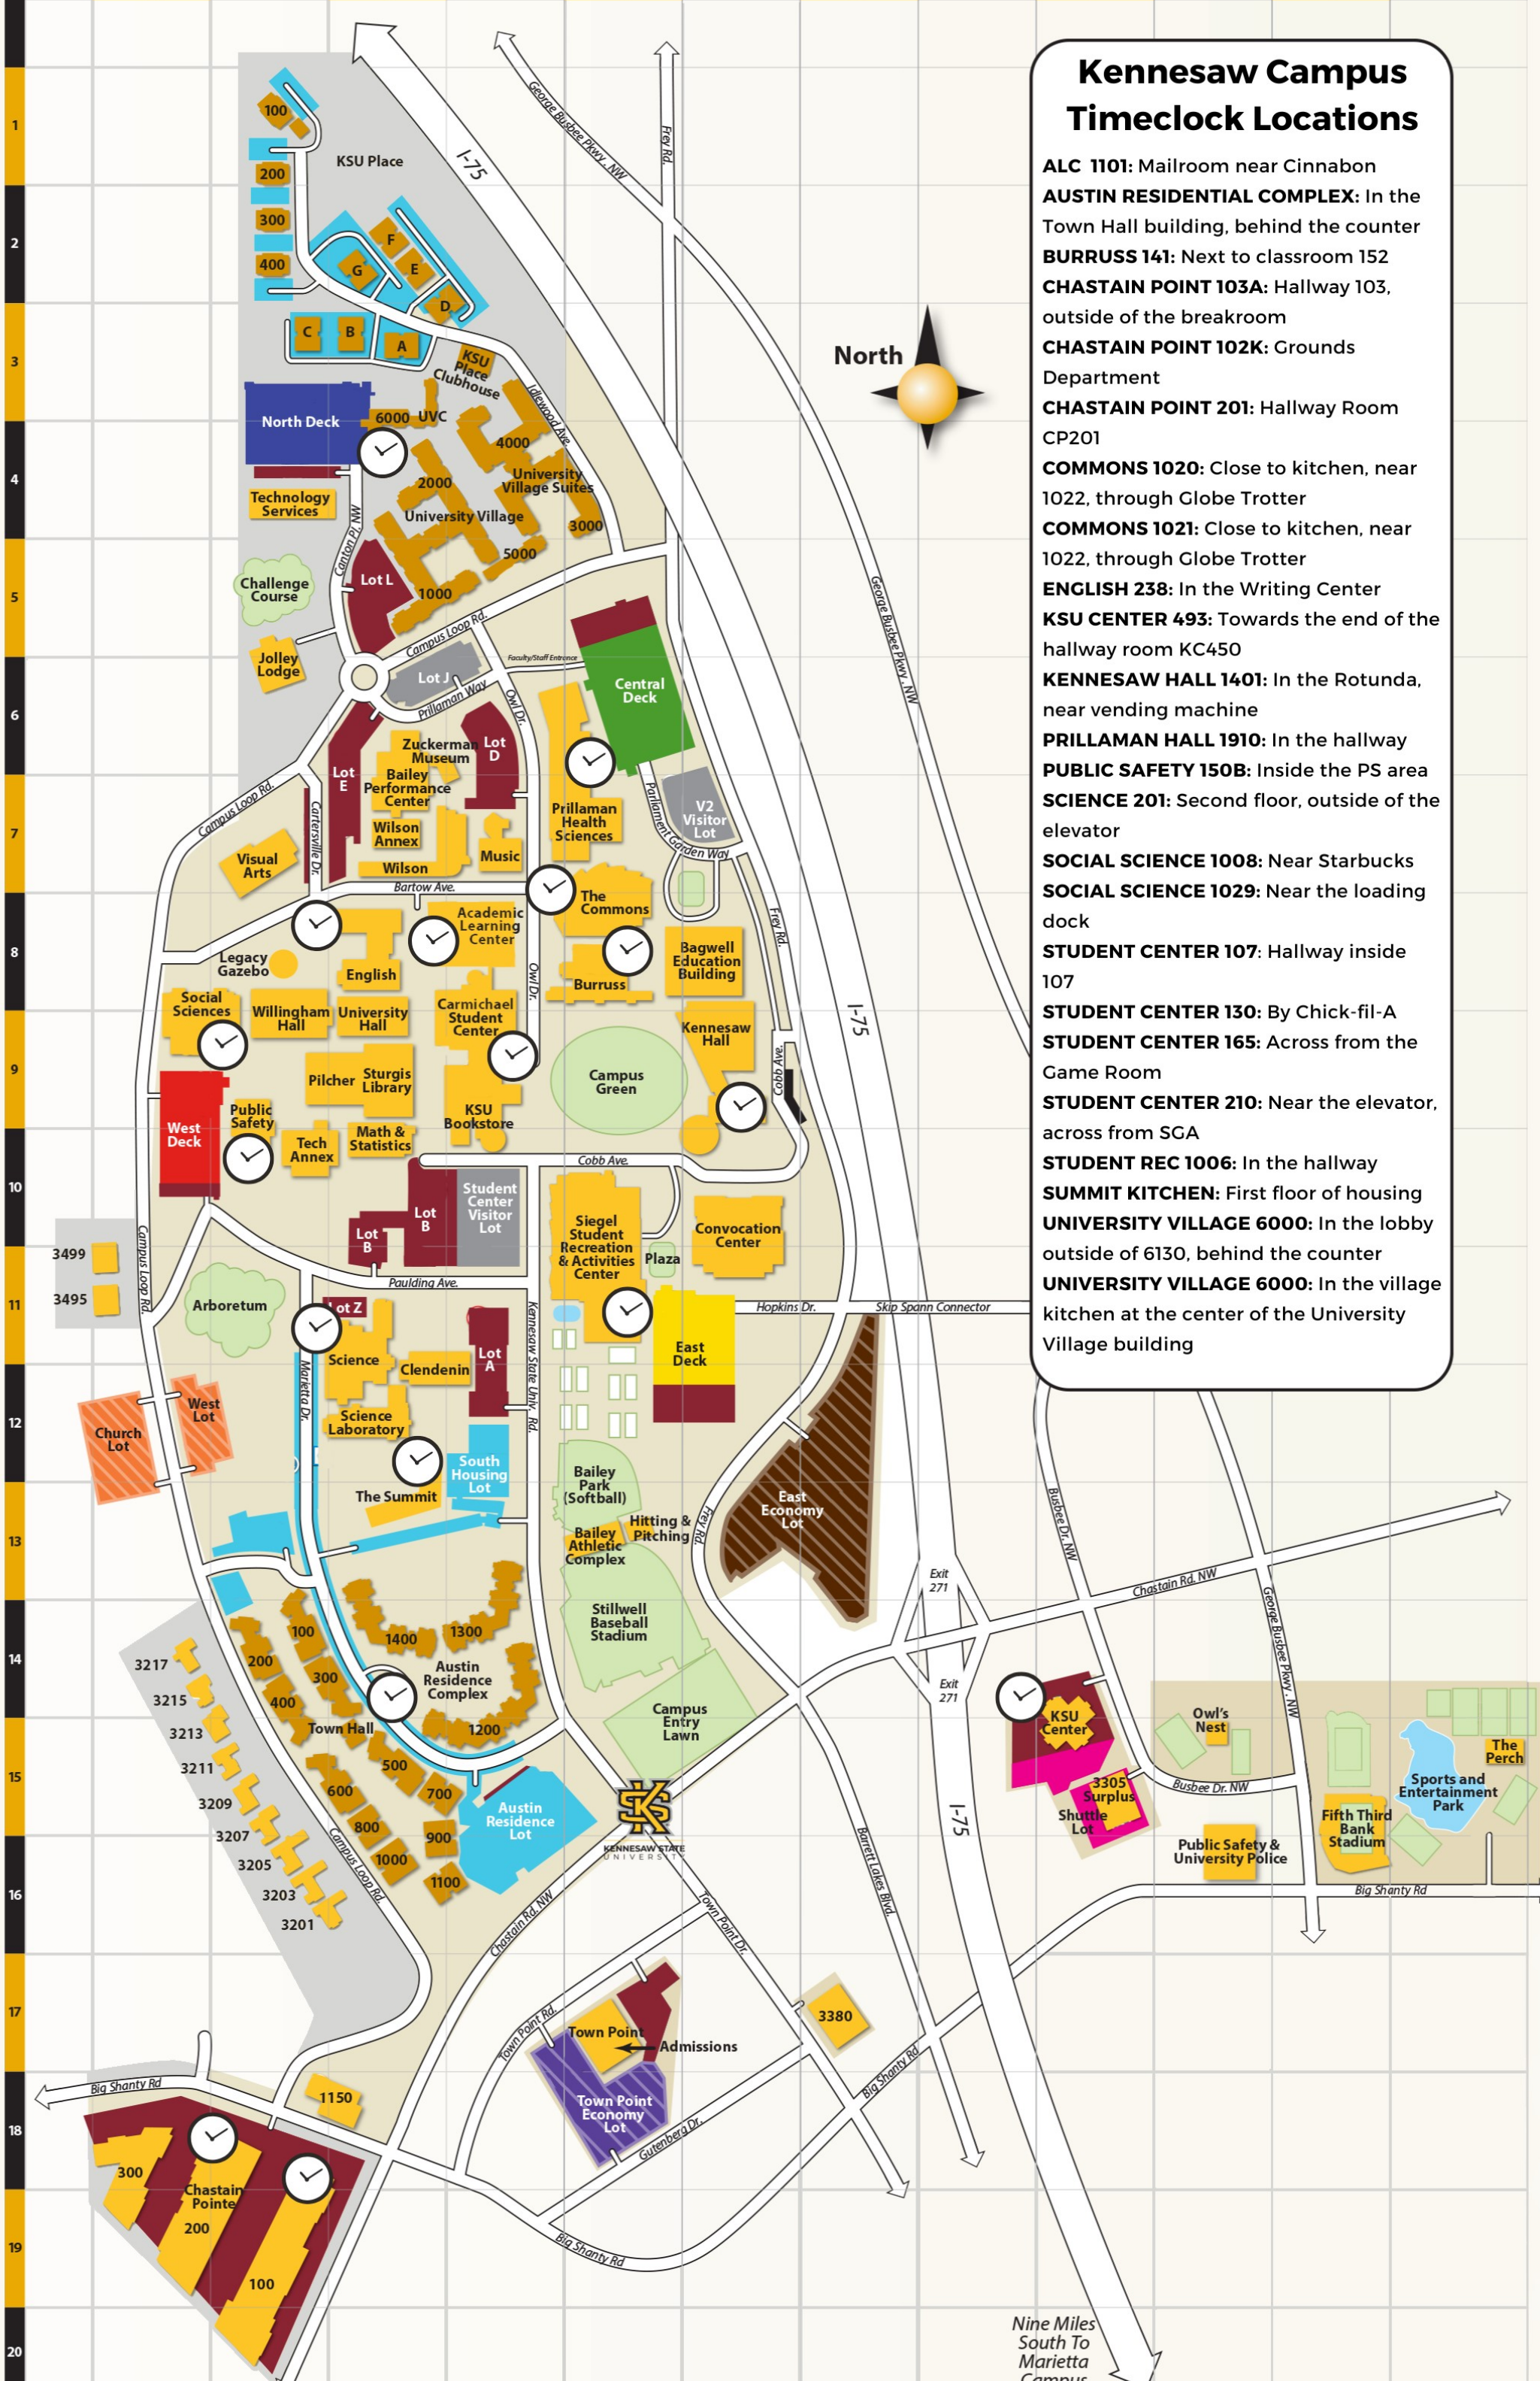

Kennesaw Campus Timeclock Locations

- ALC 1101:** Mailroom near Cinnabon
- AUSTIN RESIDENTIAL COMPLEX:** In the Town Hall building, behind the counter
- BURRUSS 141:** Next to classroom 152
- CHASTAIN POINT 103A:** Hallway 103, outside of the breakroom
- CHASTAIN POINT 102K:** Grounds Department
- CHASTAIN POINT 201:** Hallway Room CP201
- COMMONS 1020:** Close to kitchen, near 1022, through Globe Trotter
- COMMONS 1021:** Close to kitchen, near 1022, through Globe Trotter
- ENGLISH 238:** In the Writing Center
- KSU CENTER 493:** Towards the end of the hallway room KC450
- KENNESAW HALL 1401:** In the Rotunda, near vending machine
- PRILLAMAN HALL 1910:** In the hallway
- PUBLIC SAFETY 150B:** Inside the PS area
- SCIENCE 201:** Second floor, outside of the elevator
- SOCIAL SCIENCE 1008:** Near Starbucks
- SOCIAL SCIENCE 1029:** Near the loading dock
- STUDENT CENTER 107:** Hallway inside 107
- STUDENT CENTER 130:** By Chick-fil-A
- STUDENT CENTER 165:** Across from the Game Room
- STUDENT CENTER 210:** Near the elevator, across from SGA
- STUDENT REC 1006:** In the hallway
- SUMMIT KITCHEN:** First floor of housing
- UNIVERSITY VILLAGE 6000:** In the lobby outside of 6130, behind the counter
- UNIVERSITY VILLAGE 6000:** In the village kitchen at the center of the University Village building

Nine Miles South To Marietta Campus