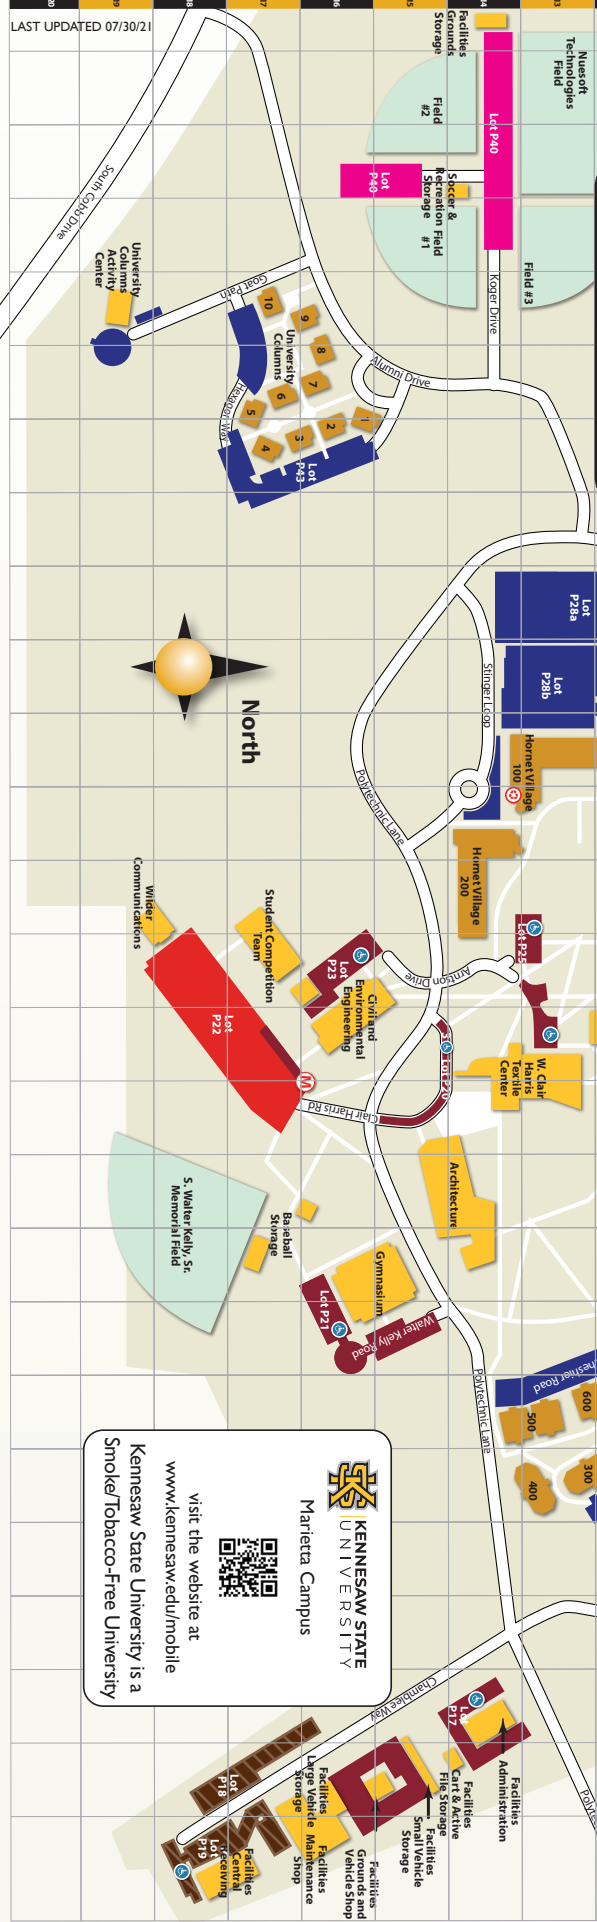

Main Entrance
1100 S. Marietta Pkwy.
Marietta, GA 30060

- Central Parking
- East Economy
- East Parking
- Faculty/Staff Parking
- Resident Parking
- Shuttle Lot
- West Parking
- Electric Vehicle Charging Stations
- Handicap Parking
- Motorcycle Parking
- Visitor Parking
- Reverse Vending Machine
- Dining Locations
- Academic and Administrative Buildings
- Campus Housing
- Sports Fields and Green Space