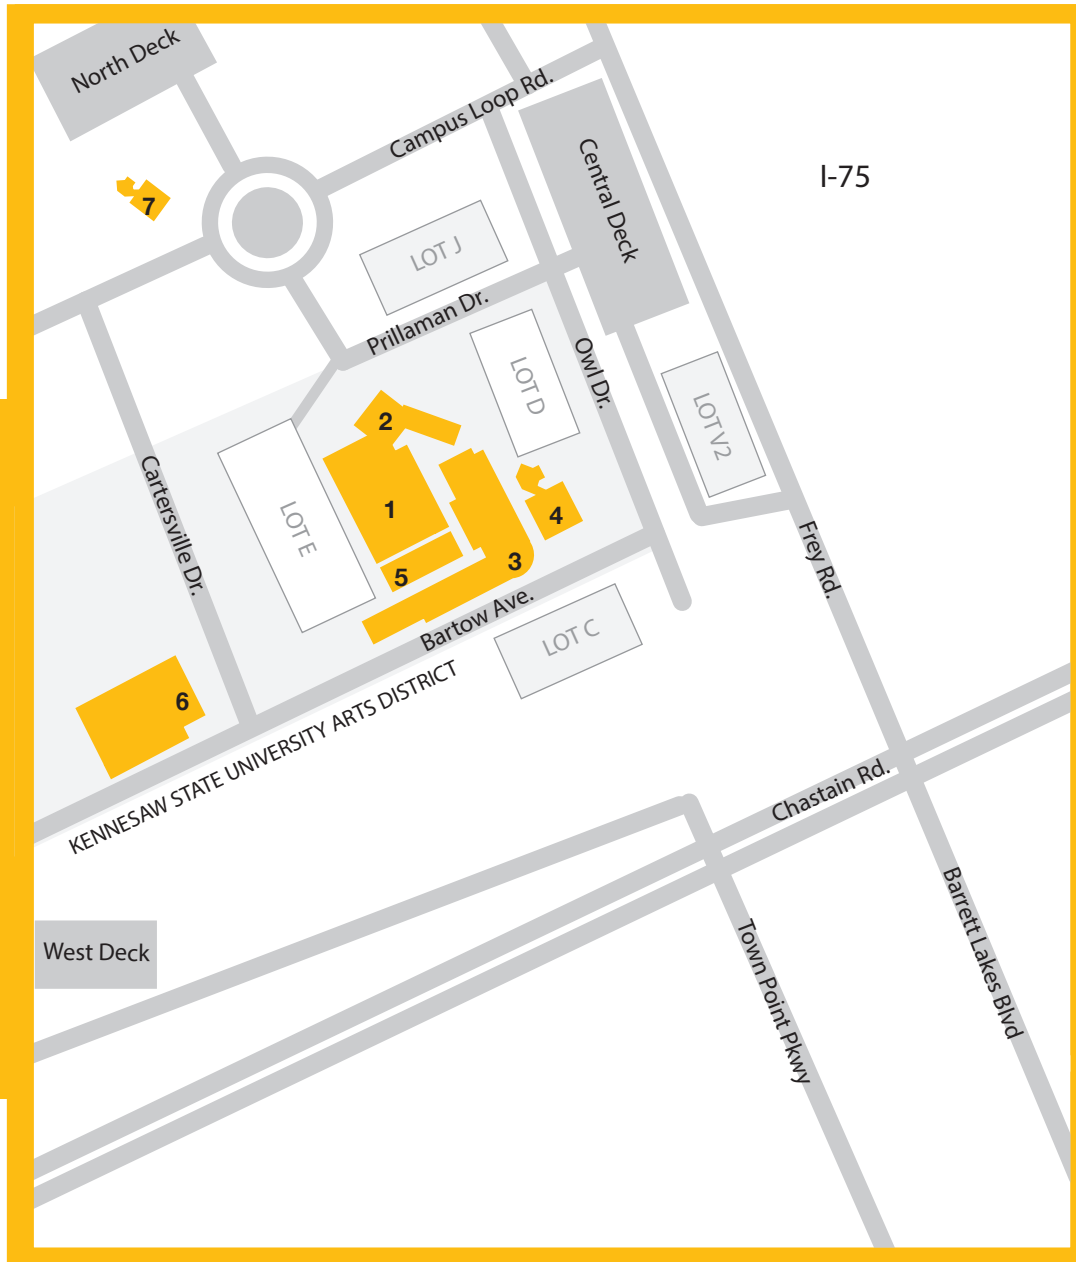

artsKSU District Map

1. Dr. Bobbie Bailey and Family Performance Center
2. Zuckerman Art Museum
3. Joe Mack Wilson Building
Stillwell Theater
4. Music Building
5. Wilson Annex - Onyx Theater
6. Visual Arts Building
7. Jolley Lodge

Lot J -
Paid Visitor Parking

Lot D -
Faculty/Staff Parking

Lot E -
Faculty/Staff Parking

Lot C -
Faculty/Staff Parking

West Deck -
Faculty/Staff & Student Parking

Central Deck -
Faculty/Staff & Student Parking

North Deck -
Student/Paid Visitor Parking

Lot V2 -
Paid Visitor Parking

**KENNESAW STATE
UNIVERSITY**
COLLEGE OF THE ARTS