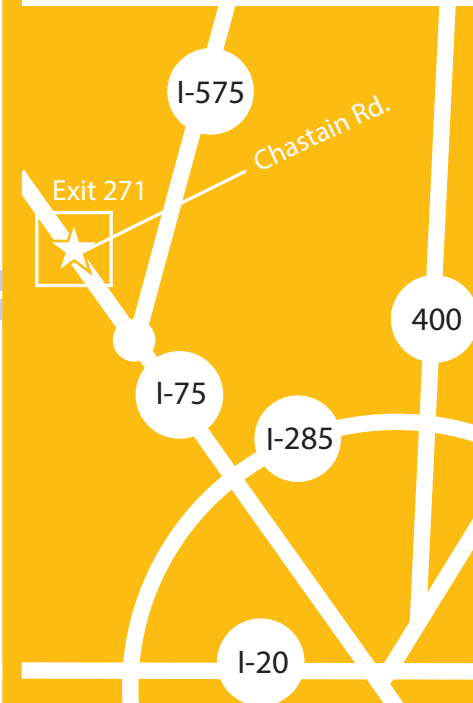

artsKSU District Map

1. Dr. Bobbie Bailey and Family Performance Center
2. Zuckerman Art Museum
3. Joe Mack Wilson Building
Stillwell Theater
4. Music Building
5. Wilson Annex - Onyx Theater
6. Visual Arts Building
7. Jolley Lodge

Lot J -
Paid Visitor Parking

Lot D -
Faculty/Staff Parking

Lot E -
Faculty/Staff Parking

Lot C -
Faculty/Staff Parking

West Deck -
Faculty/Staff & Student Parking

Central Deck -
Faculty/Staff & Student Parking

North Deck -
Student/Paid Visitor Parking

Lot V2 -
Paid Visitor Parking

**KENNESAW STATE
UNIVERSITY**
COLLEGE OF THE ARTS