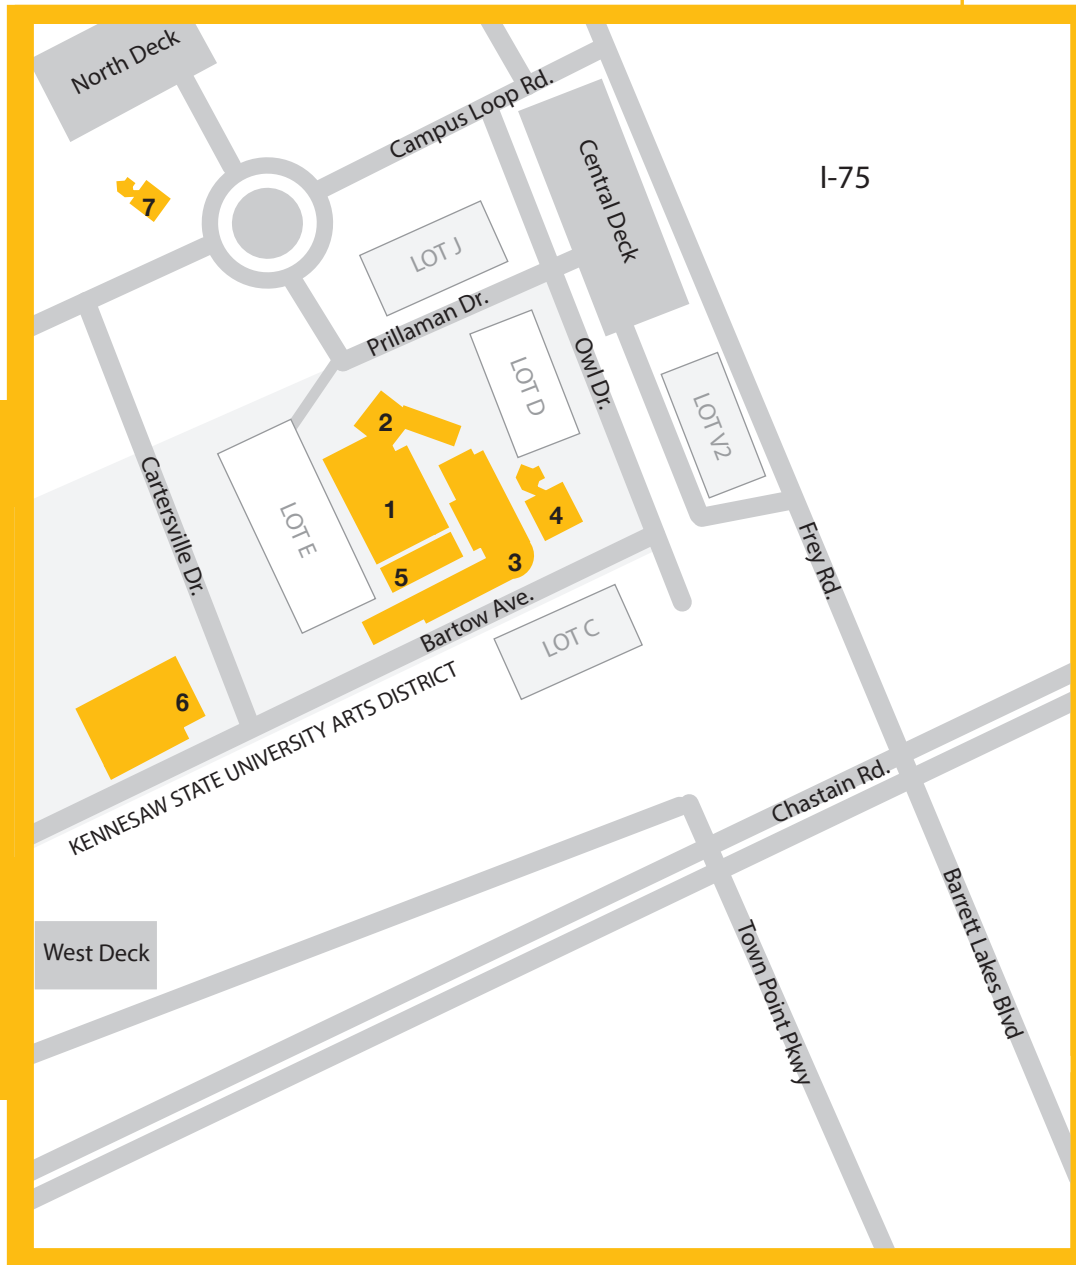

KSU Arts District Map

1. Dr. Bobbie Bailey and Family Performance Center
2. Zuckerman Art Museum
3. Joe Mack Wilson Building Stillwell Theater
4. Music Building
5. Wilson Annex - Onyx Theater
6. Visual Arts Building
7. Jolley Lodge

Lot J -
Paid Visitor Parking

Lot D -
Faculty/Staff Parking

Lot E -
Faculty/Staff Parking

Lot C -
Faculty/Staff Parking

West Deck -
Faculty/Staff & Student Parking

Central Deck -
Faculty/Staff & Student Parking

North Deck -
Student/Paid Visitor Parking

Lot V2 -
Paid Visitor Parking